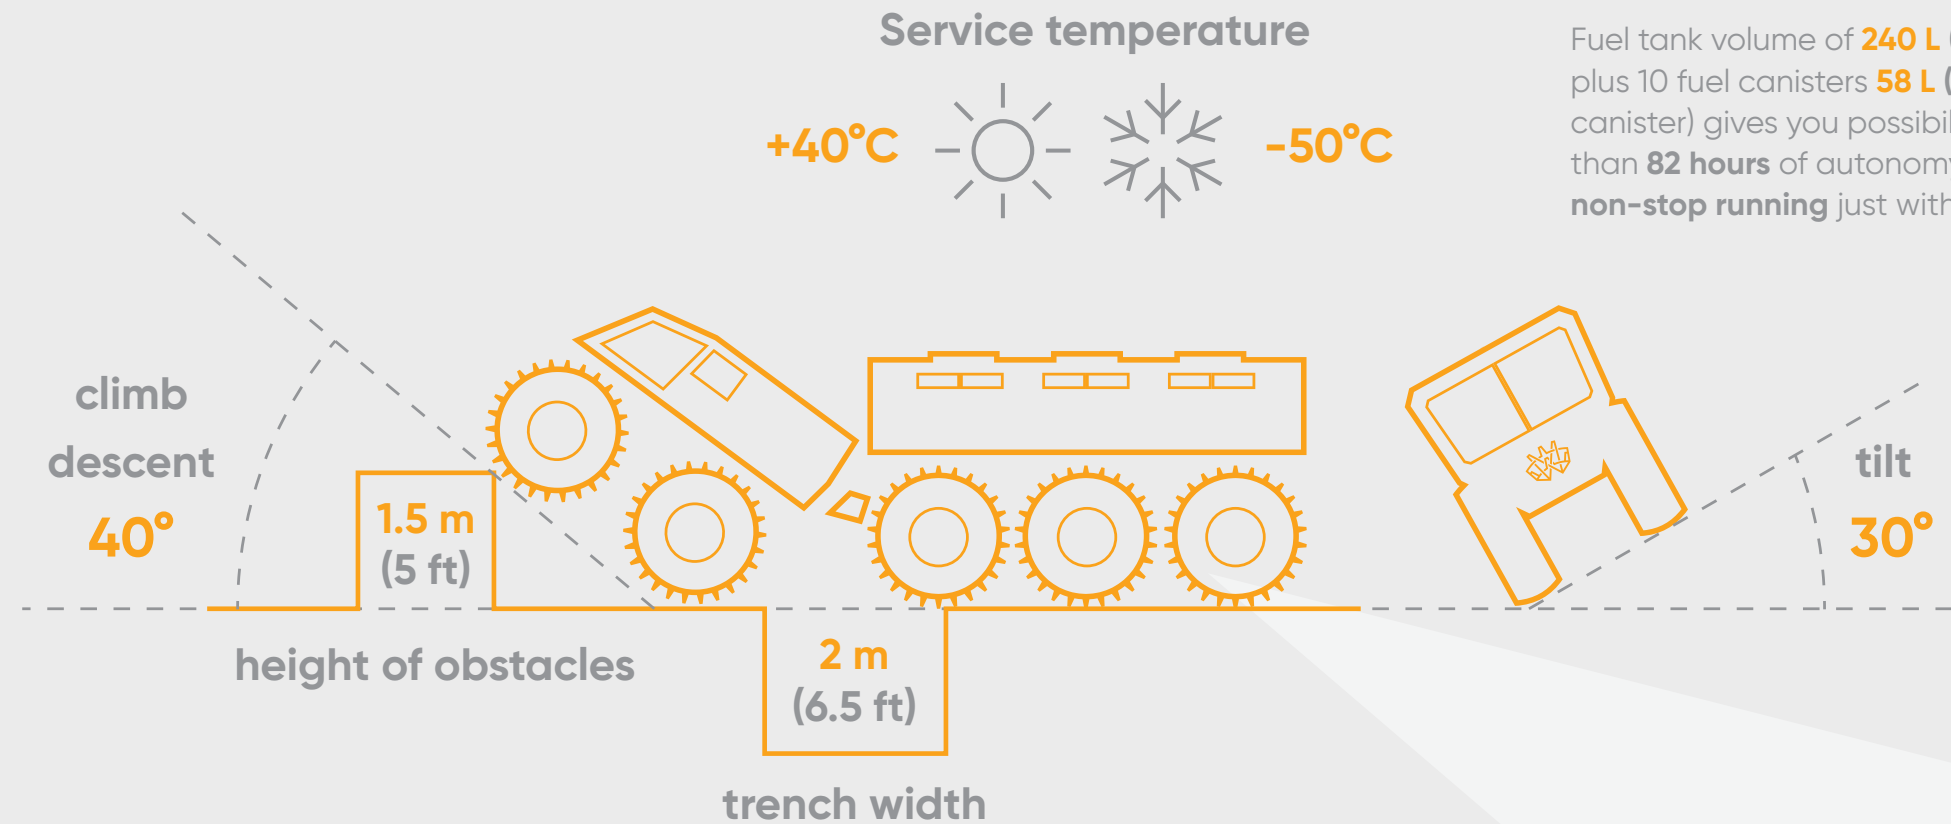

## Universal platform

**Any season, any weather condition, any terrain**

## Fuel autonomy

**240-820 L (63-213 gal)**  
**8-12 lph (2-3 gph)**

Fuel tank volume of **240 L (63 gal)** plus 10 fuel canisters **58 L (15 gal)** of each canister) gives you possibility to drive more than **82 hours** of autonomy and **24hr non-stop running** just with main fuel tank

## Max. Speed

grounds

**30 km/h (18.6 mph)**

grass, gravel, sand, peat, moor, marsh, sand, dunes, rocks, scree, snow, ice, climbing from water to ice

water

**6 km/h (3.7 mph)**

ponds, lakes, rivers, sandbanks, shores, coasts, frozen waters ...

## Loading capacity

**400 kg (880 lb)**

**3000 kg (6600 lb)**

4

18

**3,400 kg (7500 lb)**

**The driver +21 passengers**