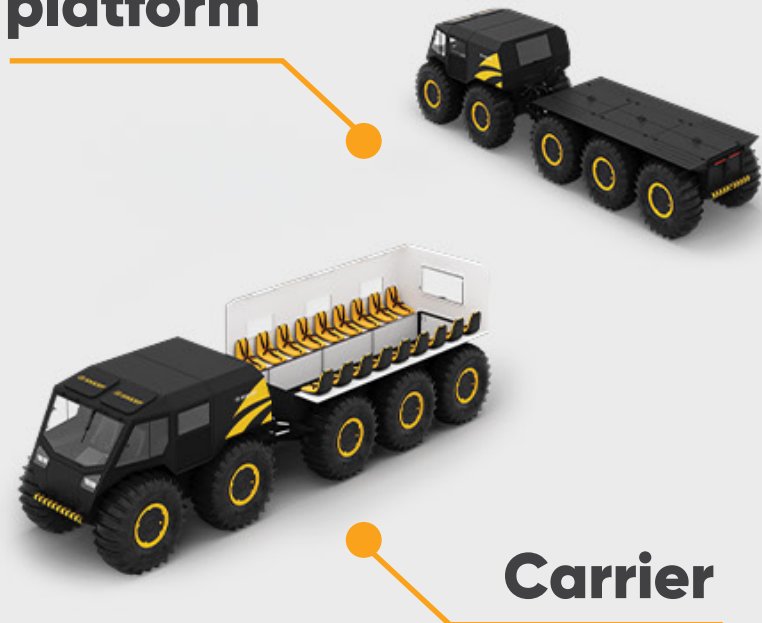

# Sherp The Ark

## Universal platform

**Any season, any weather condition, any terrain**

## Fuel autonomy

**240-820 L (63-213 gal)**  
**8-12 lph (2-3 gph)**

Fuel tank volume of **240 L (63 gal)** plus 10 fuel canisters **58 L (15 gal)** of each canister) gives you possibility to drive more than **82 hours** of autonomy and **24hr non-stop running** just with main fuel tank

## Loading capacity

**400 kg (880 lb)**

**3000 kg (6600 lb)**

4

18

**3,400 kg (7500 lb)**

**The driver +21 passengers**